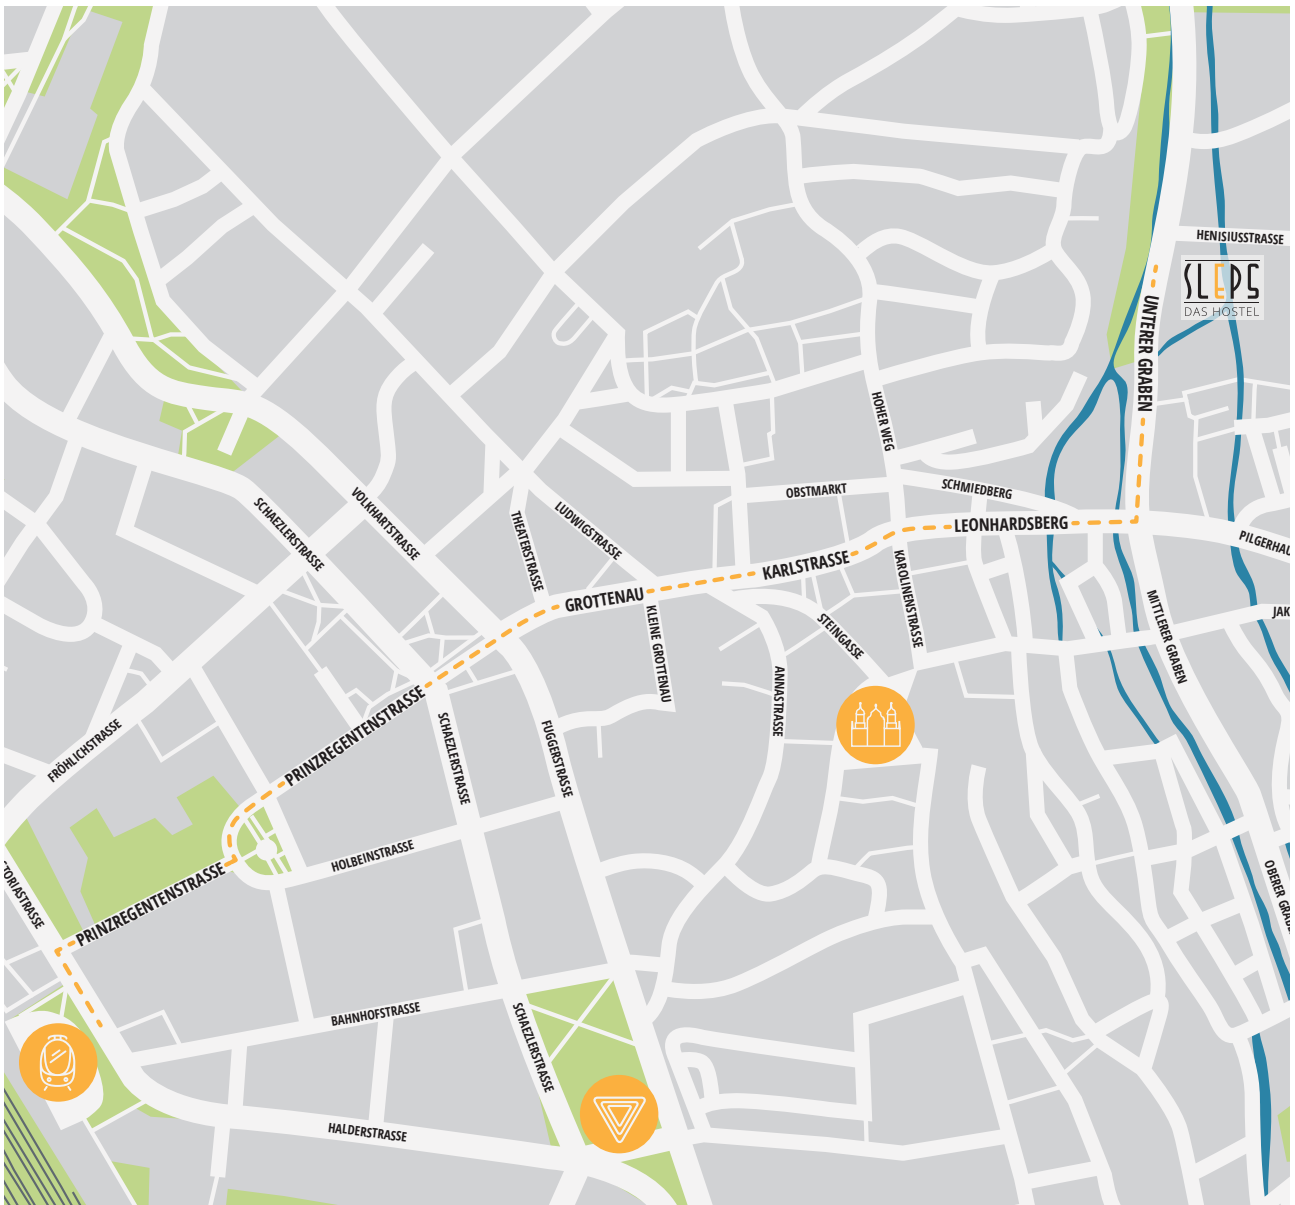

### FIND YOUR WAY...

... on foot from the main station:

It takes approx. 20 minutes to walk the 1,4 km long way from main station to hostel SLEPS.

Augsburg main station

Rathausplatz Augsburg

Königsplatz (Kö) Augsburg

SLEPS – Das Hostel