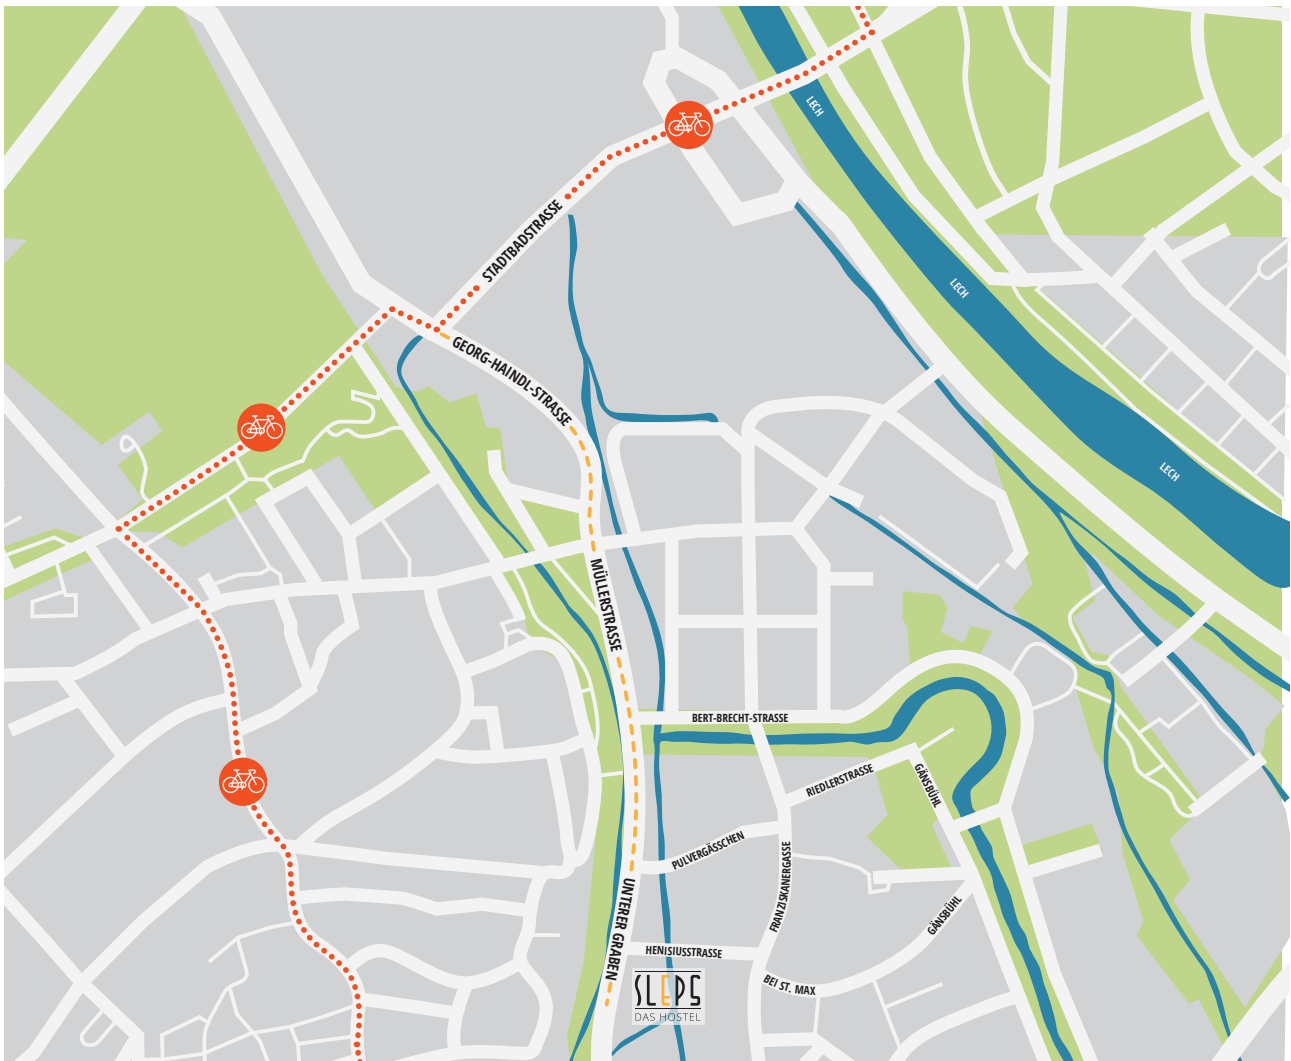

FIND YOUR WAY...

... by bike via the bike route »Romantische Straße«

Hostel SLEPS lies near the bike route »Romantische Straße«, which leads from Würzburg to Füssen. Right outside Augsburg the bike route takes you along the Lech into the Fugger city Augsburg. Hostel SLEPS is located just approx. 500 meters from the bike route – see map.

bike route »Romantische Straße«

direct way from bike route to hostel SLEPS

SLEPS – Das Hostel